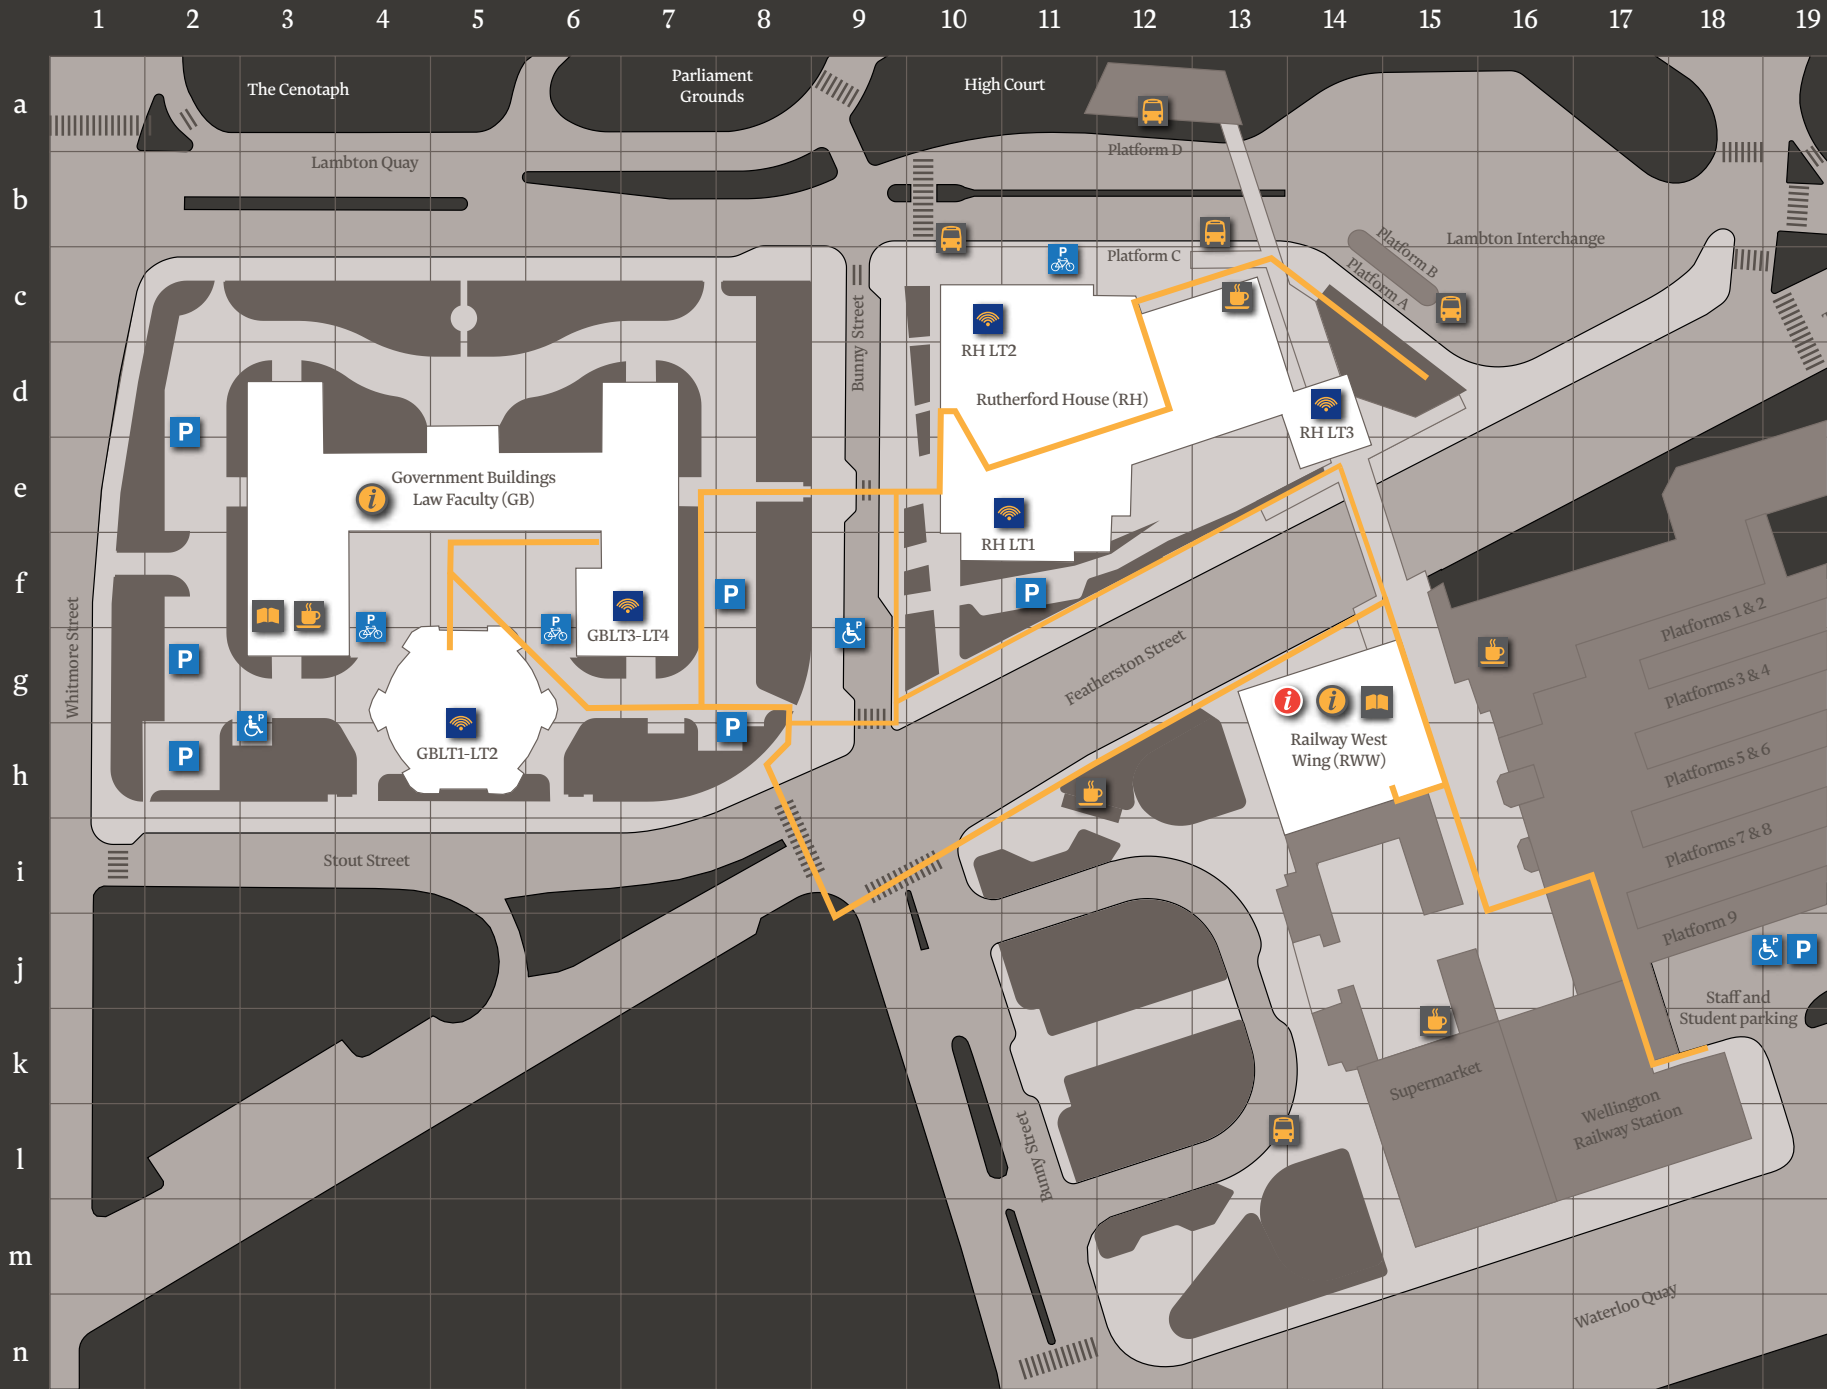

Pipitea Campus Map

KEY TO PIPITEA CAMPUS

This map identifies the location of buildings and facilities and the accessible routes that link them for people with disabilities. It is intended for use by anyone visiting, or working on, Victoria University's Pipitea Campus.

-  Main buildings
-  Accessible routes
-  Building code
-  Cafes
-  Library
-  Public transport stops
-  Information centres
-  Lecture theatres
-  Parking
-  Mobility parking
-  Bike racks
-  Disability Services